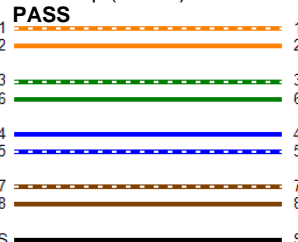

Worst Case Margin Worst Case Value