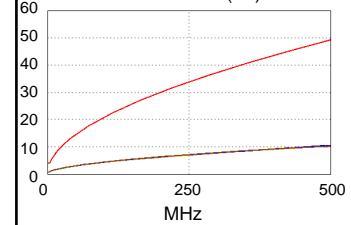

Remote (Module): 12/21/2019

Test Summary: PASS

Model: DSX-8000

Main S/N: 1852119

Remote S/N: 1903149

Main Adapter: DSX-CHA804

Remote Adapter: DSX-CHA804

Length (m), Limit 100.0	[Pair 1,2]	15.9
Prop. Delay (ns), Limit 555	[Pair 7,8]	69
Delay Skew (ns), Limit 50	[Pair 1,2]	0
Resistance (ohms), Limit 25.00	[Pair 7,8]	5.32
Insertion Loss Margin (dB)	[Pair 4,5]	38.6
Frequency (MHz)	[Pair 4,5]	496.0
Limit (dB)	[Pair 4,5]	49.1

Wire Map (T568B)

Insertion Loss (dB)

Worst Case Margin Worst Case Value

PASS	MAIN	SR	MAIN	SR
Worst Pair	1,2-3,6	3,6-7,8	1,2-3,6	3,6-7,8
NEXT (dB)	28.4	25.8	29.0	25.8
Freq. (MHz)	450.0	449.0	469.0	449.0
Limit (dB)	28.7	28.7	27.8	28.7
Worst Pair	3,6	3,6	3,6	3,6
PS NEXT (dB)	29.5	27.5	30.3	27.5
Freq. (MHz)	451.0	448.0	479.0	448.0
Limit (dB)	25.6	25.7	24.4	25.7